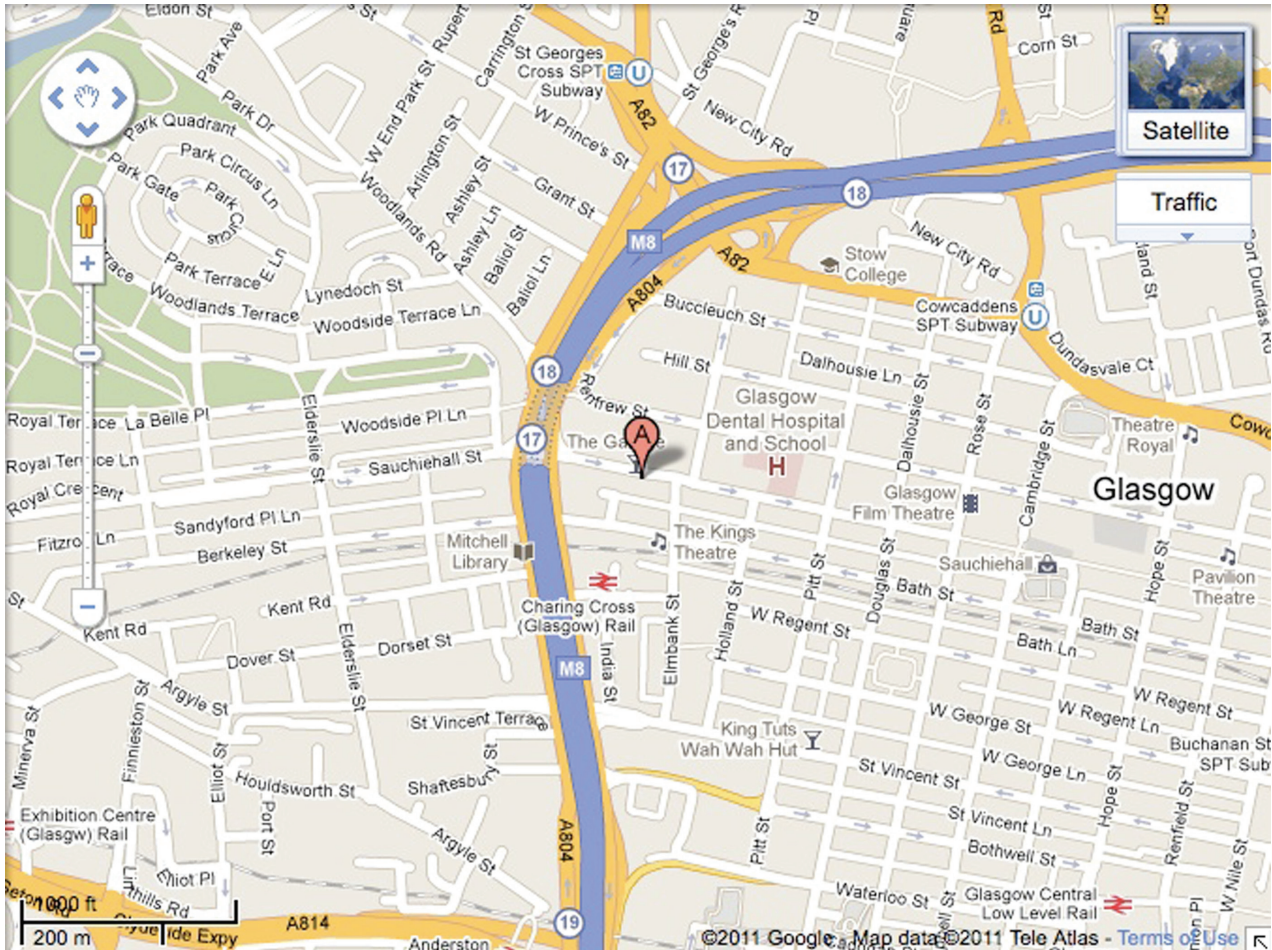

NICE N SLEAZY

LOCATIONS AND DIRECTIONS

Nice n Sleazy is situated at 421 Sauchiehall Street, Glasgow. (See map)

GENERAL DIRECTIONS

The pub is less than two minutes walk from Charing Cross Low Level Station. There is a 24 hour black cab taxi rank located directly outside on Sauchiehall Street and a multitude of buses pass outside including the 44 and 57 routes which cross most of the city. The closest underground stations are Cowcaddens and St Georges Cross, both under 10 minutes walk away. Glasgow's two main railway stations, Glasgow Central and Glasgow Queen Street are both less than 15 minutes walk away. If travelling by car, we are a stonethrow off the motorway, which you should leave at junction 18.